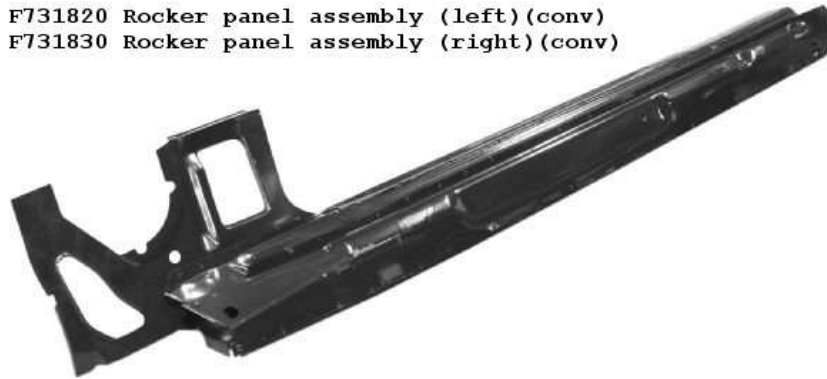

Sheet Metal

F731250	67-69	Rocker panel (right) (rust repair only)	each	59.00
F731500	67-69	Rocker panel (left) (factory style) (made in US) (hardtop)	each	125.00
F731750	67-69	Rocker panel (right) (factory style) (made in US) (hardtop)	each	125.00
F731800	67-69	Rocker panel (left) (factory style) (made in Taiwan) (hardtop)	each	125.00
F731850	67-69	Rocker panel (left) (factory style) (made in Taiwan) (hardtop)	each	125.00
F731950	70-73	Rocker panel (left) (factory style)	each	139.00
F731960	70-73	Rocker panel (right) (factory style)	each	139.00
F731800	67-69	Inner rocker panel (left) (hardtop)	each	129.00
F731810	67-69	Inner rocker panel (right) (hardtop)	each	129.00
F731820	67-69	Rocker panel assembly (left) (conv)	each	475.00
F731830	67-69	Rocker panel assembly (right) (conv)	each	475.00

F731820 Rocker panel assembly (left) (conv)
F731830 Rocker panel assembly (right) (conv)

COWL & DASH PANELS

F712750	67-69	Cowl vent grille	each	119.00
F729300	67	Firewall (with air)	each	395.00
F729305	67	Firewall (without air)	each	395.00
F729307	68-69	Firewall (with air)	each	395.00
F729308	68-69	Firewall (without air)	each	395.00
F729310	67-69	Outer cowl side (left)	each	149.00
F729315	67-69	Outer cowl side (right)	each	149.00
F729350	67	Cowl panel (with air) (upper firewall)	each	145.00
F729380	70-73	Cowl panel (with air) (upper firewall)	each	219.00
F729390	67	Lower cowl panel (with air)	each	489.00
F729392	68	Lower cowl panel	each	489.00
F729394	69	Lower cowl panel	each	489.00
F732990	67-69	Metal dash panel (specify year)	each	99.00
F732995	70-81	Metal dash repair panel	each	135.00