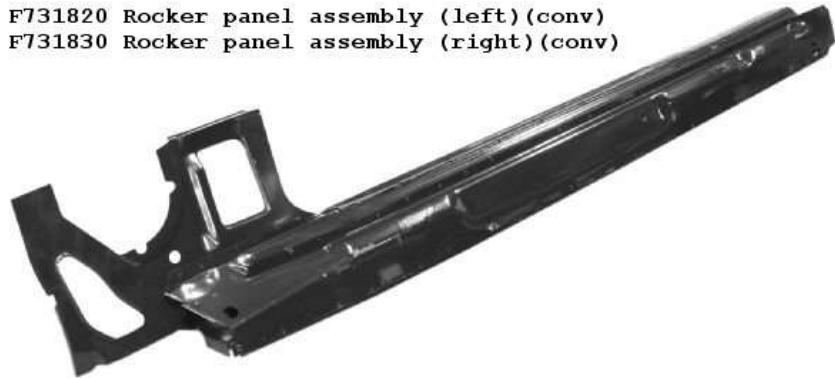

Sheet Metal

F731250	67-69	Rocker panel (right) (rust repair only)	each	59.00
F731500	67-69	Rocker panel (left) (factory style) (made in US) (hardtop)	each	125.00
F731750	67-69	Rocker panel (right) (factory style) (made in US) (hardtop)	each	125.00
F731800	67-69	Rocker panel (left) (factory style) (made in Taiwan) (hardtop)	each	125.00
F731850	67-69	Rocker panel (left) (factory style) (made in Taiwan) (hardtop)	each	125.00
F731950	70-73	Rocker panel (left) (factory style)	each	139.00
F731960	70-73	Rocker panel (right) (factory style)	each	139.00
F731800	67-69	Inner rocker panel (left) (hardtop)	each	129.00
F731810	67-69	Inner rocker panel (right) (hardtop)	each	129.00
F731820	67-69	Rocker panel assembly (left) (conv)	each	475.00
F731830	67-69	Rocker panel assembly (right) (conv)	each	475.00

F731820 Rocker panel assembly (left) (conv)
F731830 Rocker panel assembly (right) (conv)

COWL & DASH PANELS

F712750	67-69	Cowl vent grille	each	119.00
F729300	67	Firewall (with air)	each	395.00
F729305	67	Firewall (without air)	each	395.00
F729307	68-69	Firewall (with air)	each	395.00
F729308	68-69	Firewall (without air)	each	395.00
F729310	67-69	Outer cowl side (left)	each	149.00
F729315	67-69	Outer cowl side (right)	each	149.00
F729350	67	Cowl panel (with air) (upper firewall)	each	145.00
F729380	70-73	Cowl panel (with air) (upper firewall)	each	219.00
F729390	67	Lower cowl panel (with air)	each	489.00
F729392	68	Lower cowl panel	each	489.00
F729394	69	Lower cowl panel	each	489.00
F732990	67-69	Metal dash panel (specify year)	each	99.00
F732995	70-81	Metal dash repair panel	each	135.00